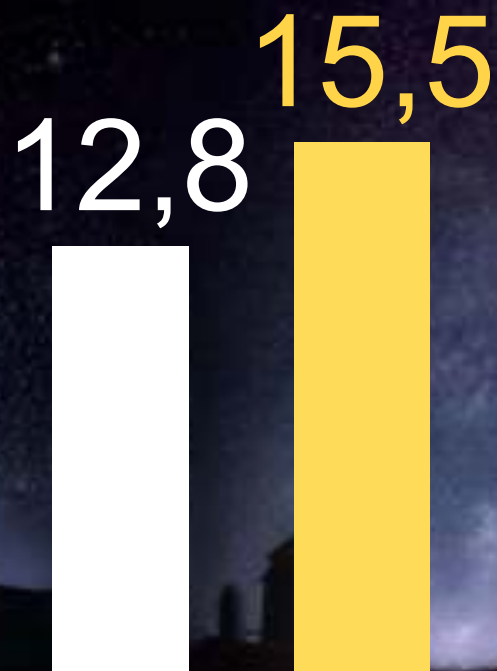

ПРОДОЛЖИТЕЛЬНОСТЬ
ЖИЗНИ

70
внутренних
повышений

КАДРОВЫЙ РЕЗЕРВ

↓ 9%
720
сотрудников

ТЕКУЧЕСТЬ