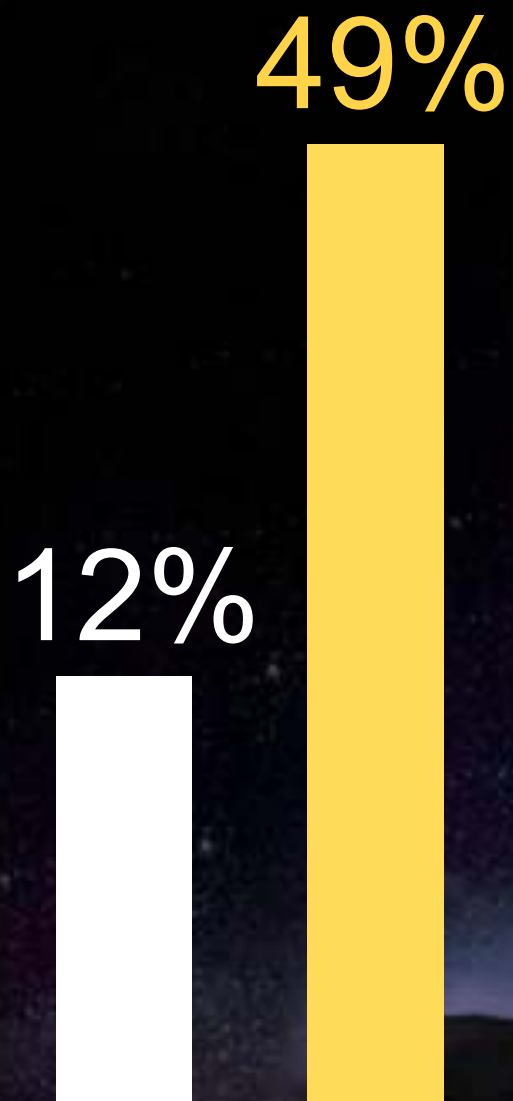

ИТОГО

ИНТЕРЕС К
ОБУЧЕНИЮ